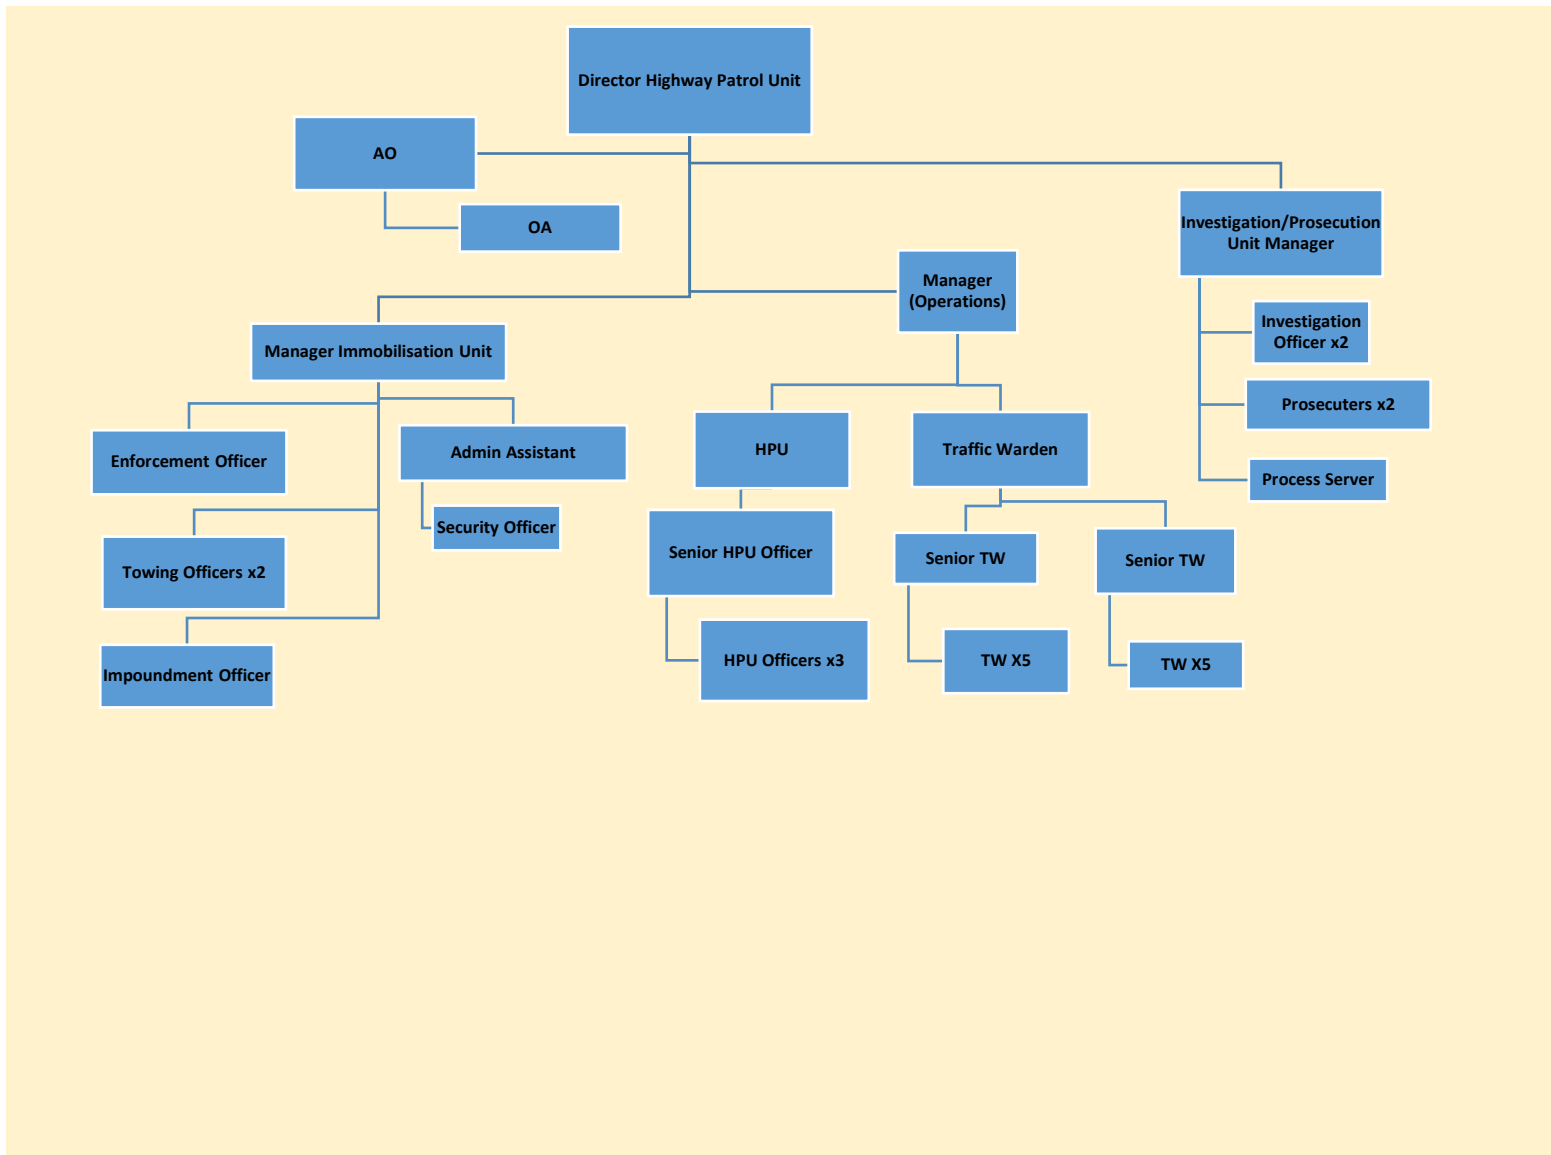

PROPOSED ORGANISATIONAL CHART

MINISTRY OF TRANSPORT (AMALGAMATED DOLT & RTC INCORPORATED)

Proposed new Structure for Highway Patrol Unit

Amended structure for Vehicle Inspectorate Unit (name changed from Vehicle Testing Station to cater for the inspectorate unit)