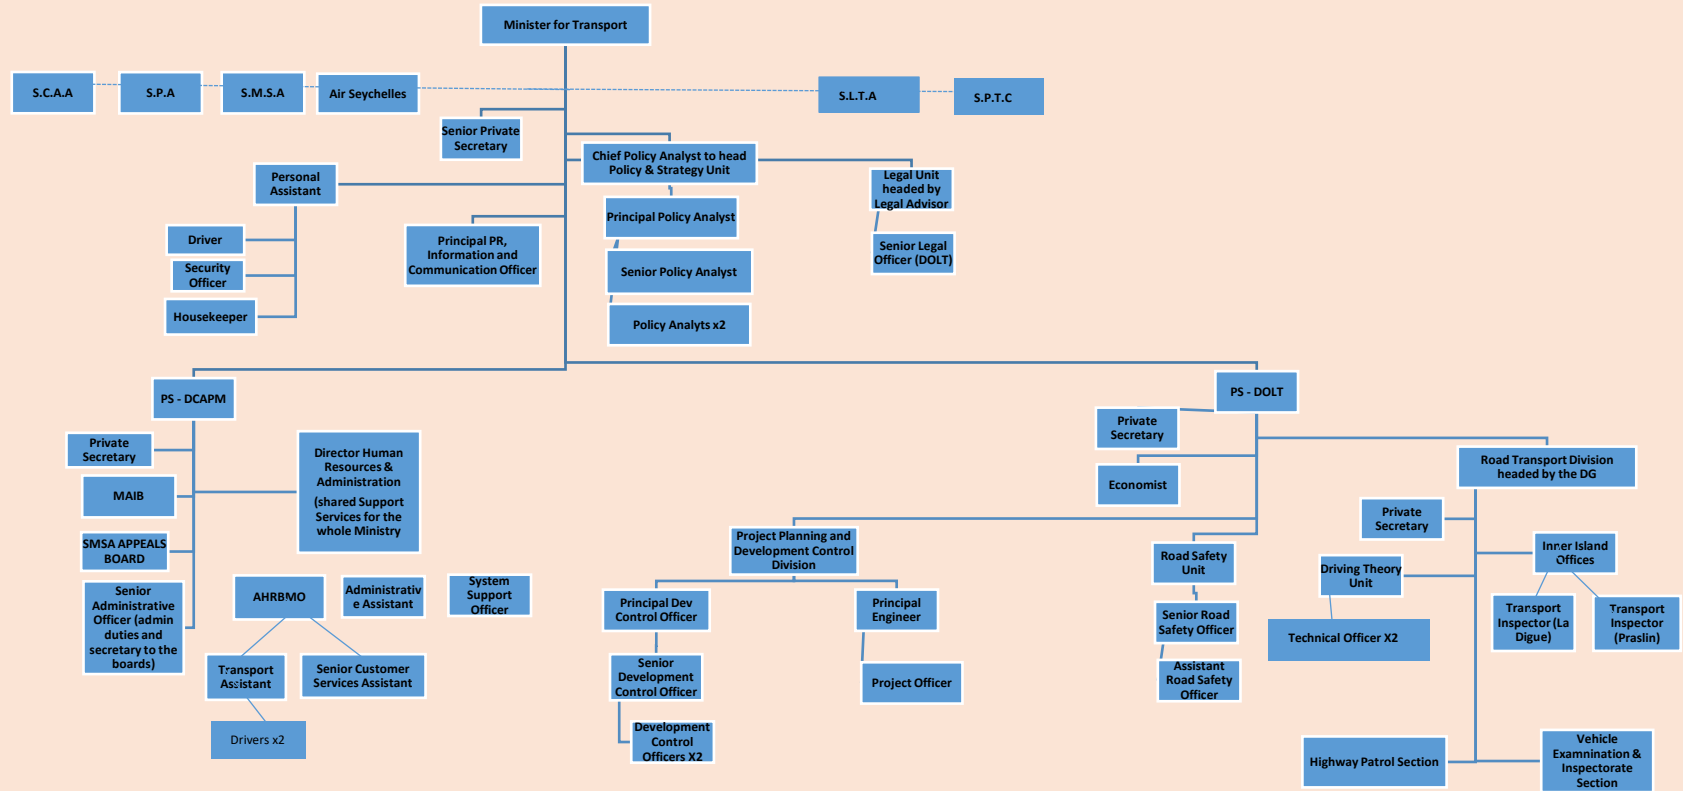

PROPOSED ORGANISATIONAL CHART

MINISTRY OF TRANSPORT (AMALGAMATED DOLT & RTC INCORPORATED)

Proposed new Structure for Highway Patrol Unit

Amended structure for Vehicle Inspectorate Unit (name changed from Vehicle Testing Station to cater for the inspectorate unit)